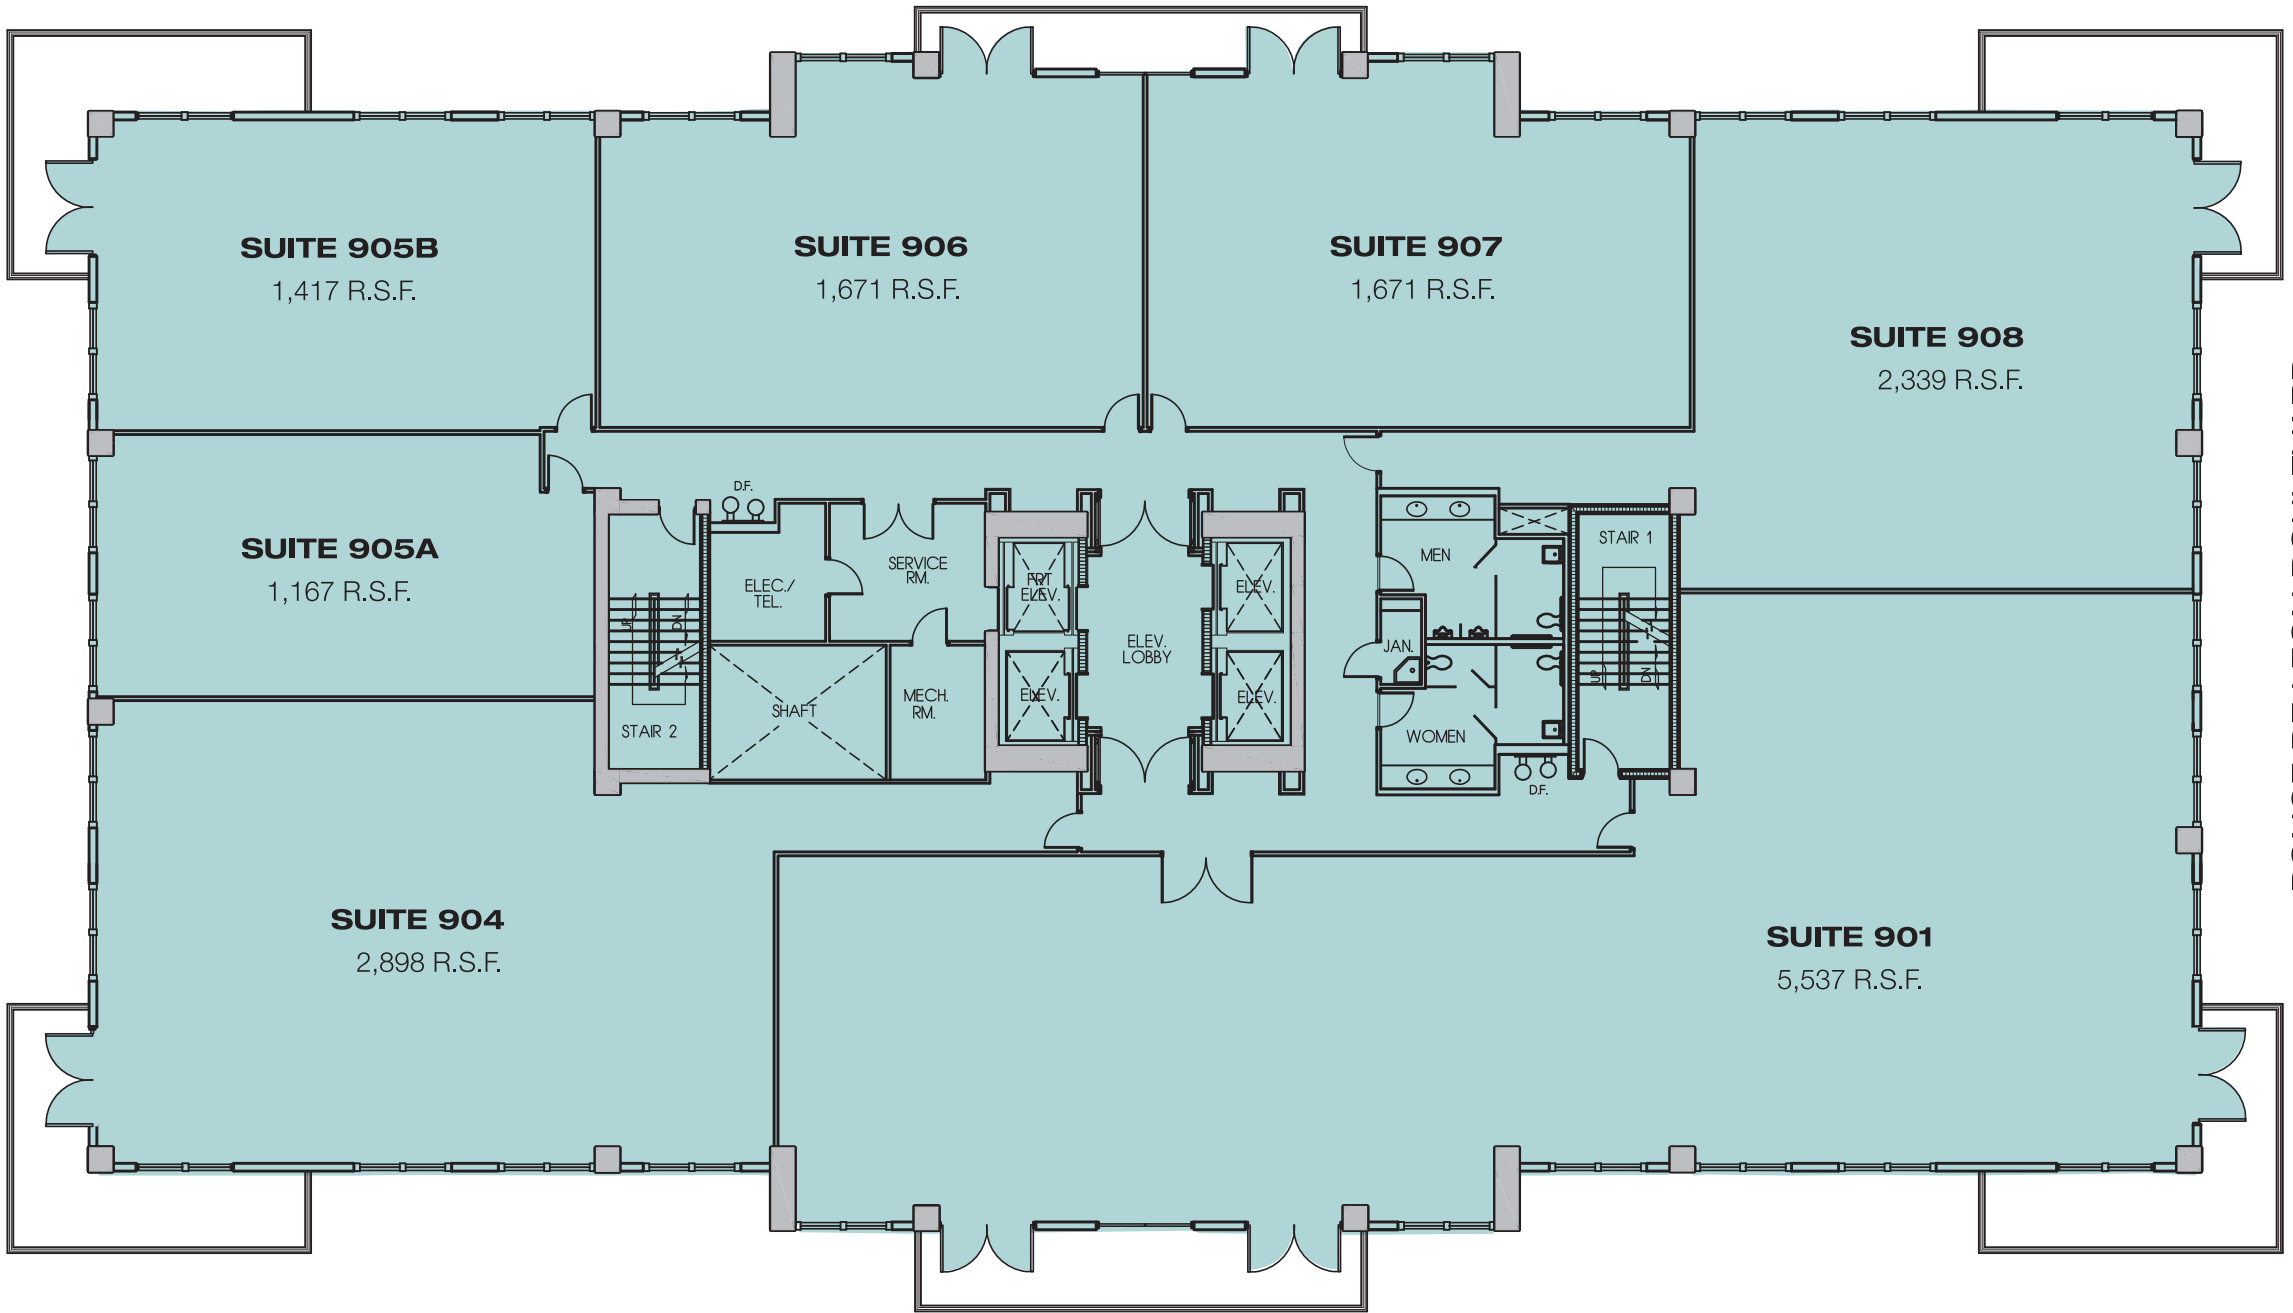

PONCE DE LEON BOULEVARD

MINORCA AVENUE

GROUND FLOOR PLAN
Alternative Layouts Available

PONCE DE LEON BOULEVARD

MINORCA AVENUE

8TH FLOOR

Alternative Layouts And Full Floors Available

PONCE DE LEON BOULEVARD

MINORCA AVENUE

9TH OFFICE FLOOR
 Alternative Layouts And Full Floors Available

PONCE DE LEON BOULEVARD

MINORCA AVENUE

10TH OFFICE FLOOR
Alternative Layouts And Full Floors Available

PONCE DE LEON BOULEVARD

MINORCA AVENUE

11TH OFFICE FLOOR
Alternative Layouts And Full Floors Available

PONCE DE LEON BOULEVARD

MINORCA AVENUE

12TH OFFICE FLOOR
 Alternative Layouts And Full Floors Available

SUITE 1205B
 1,417 R.S.F.

SUITE 1200
 6,870 R.S.F.

SUITE 1205A
 1,167 R.S.F.

SUITE 1204
 2,898 R.S.F.

SUITE 1203
 1,392 R.S.F.

SUITE 1202
 1,037 R.S.F.

SUITE 1201
 1,919 R.S.F.

MINORCA AVENUE

PONCE DE LEON BOULEVARD