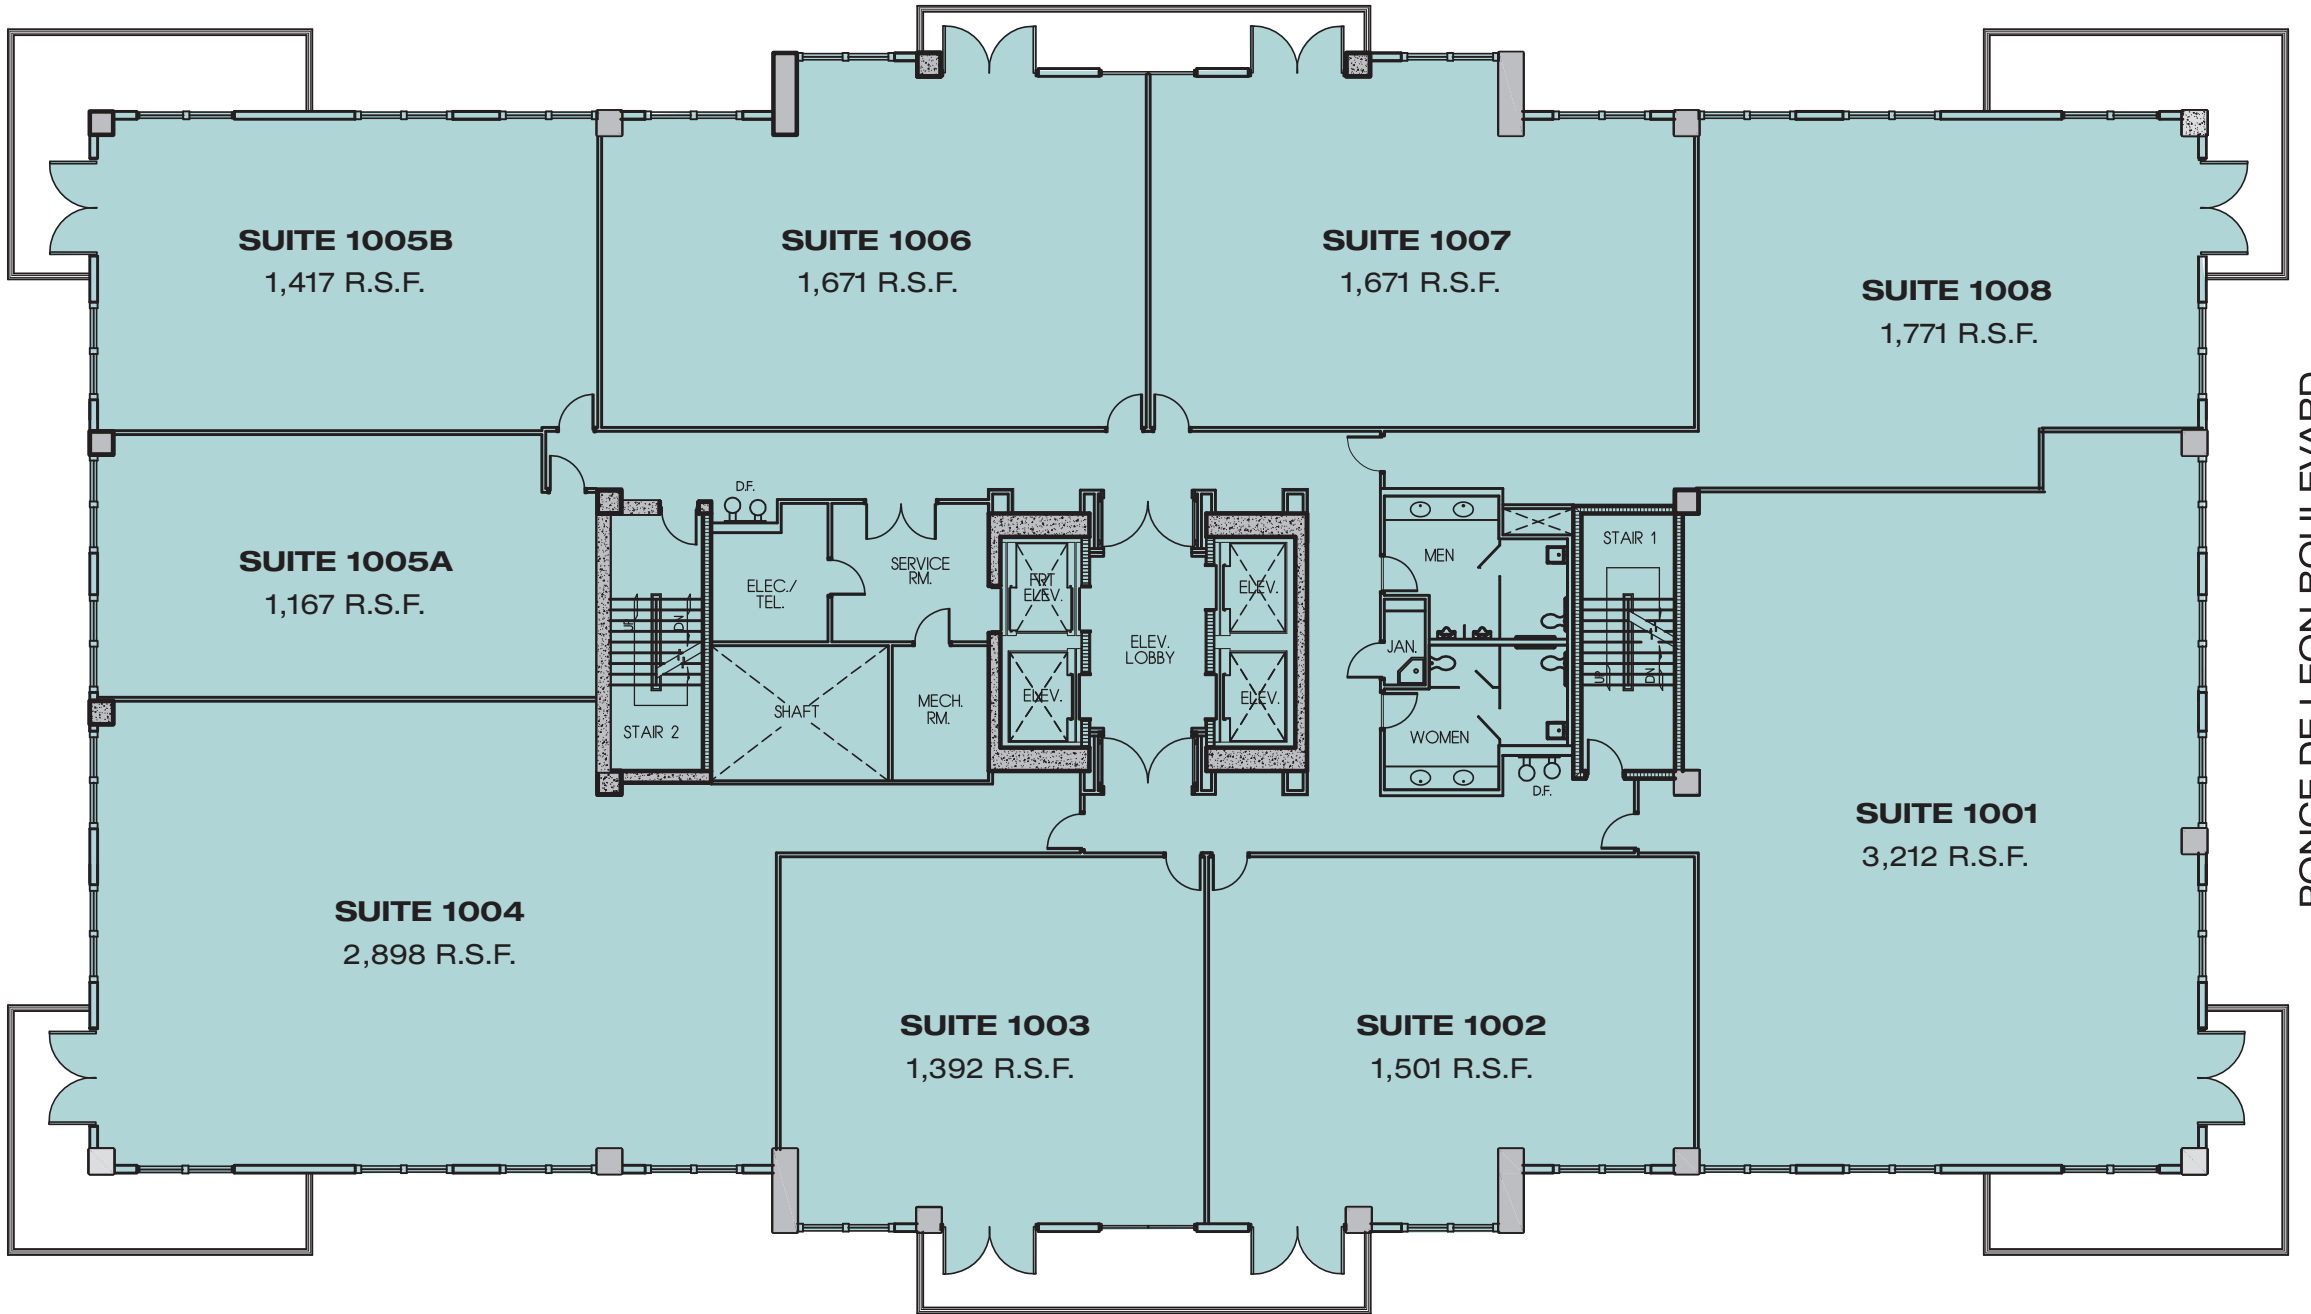

PONCE DE LEON BOULEVARD

MINORCA AVENUE

GROUND FLOOR PLAN
Alternative Layouts Available

PONCE DE LEON BOULEVARD

MINORCA AVENUE

8TH FLOOR

Alternative Layouts And Full Floors Available

PONCE DE LEON BOULEVARD

MINORCA AVENUE

9TH OFFICE FLOOR
 Alternative Layouts And Full Floors Available

PONCE DE LEON BOULEVARD

MINORCA AVENUE

10TH OFFICE FLOOR
Alternative Layouts And Full Floors Available

PONCE DE LEON BOULEVARD

MINORCA AVENUE

11TH OFFICE FLOOR
Alternative Layouts And Full Floors Available

PONCE DE LEON BOULEVARD

MINORCA AVENUE

12TH OFFICE FLOOR
 Alternative Layouts And Full Floors Available

SUITE 1205B
 1,417 R.S.F.

SUITE 1200
 6,870 R.S.F.

SUITE 1205A
 1,167 R.S.F.

SUITE 1204
 2,898 R.S.F.

SUITE 1203
 1,392 R.S.F.

SUITE 1202
 1,037 R.S.F.

SUITE 1201
 1,919 R.S.F.

MINORCA AVENUE

PONCE DE LEON BOULEVARD