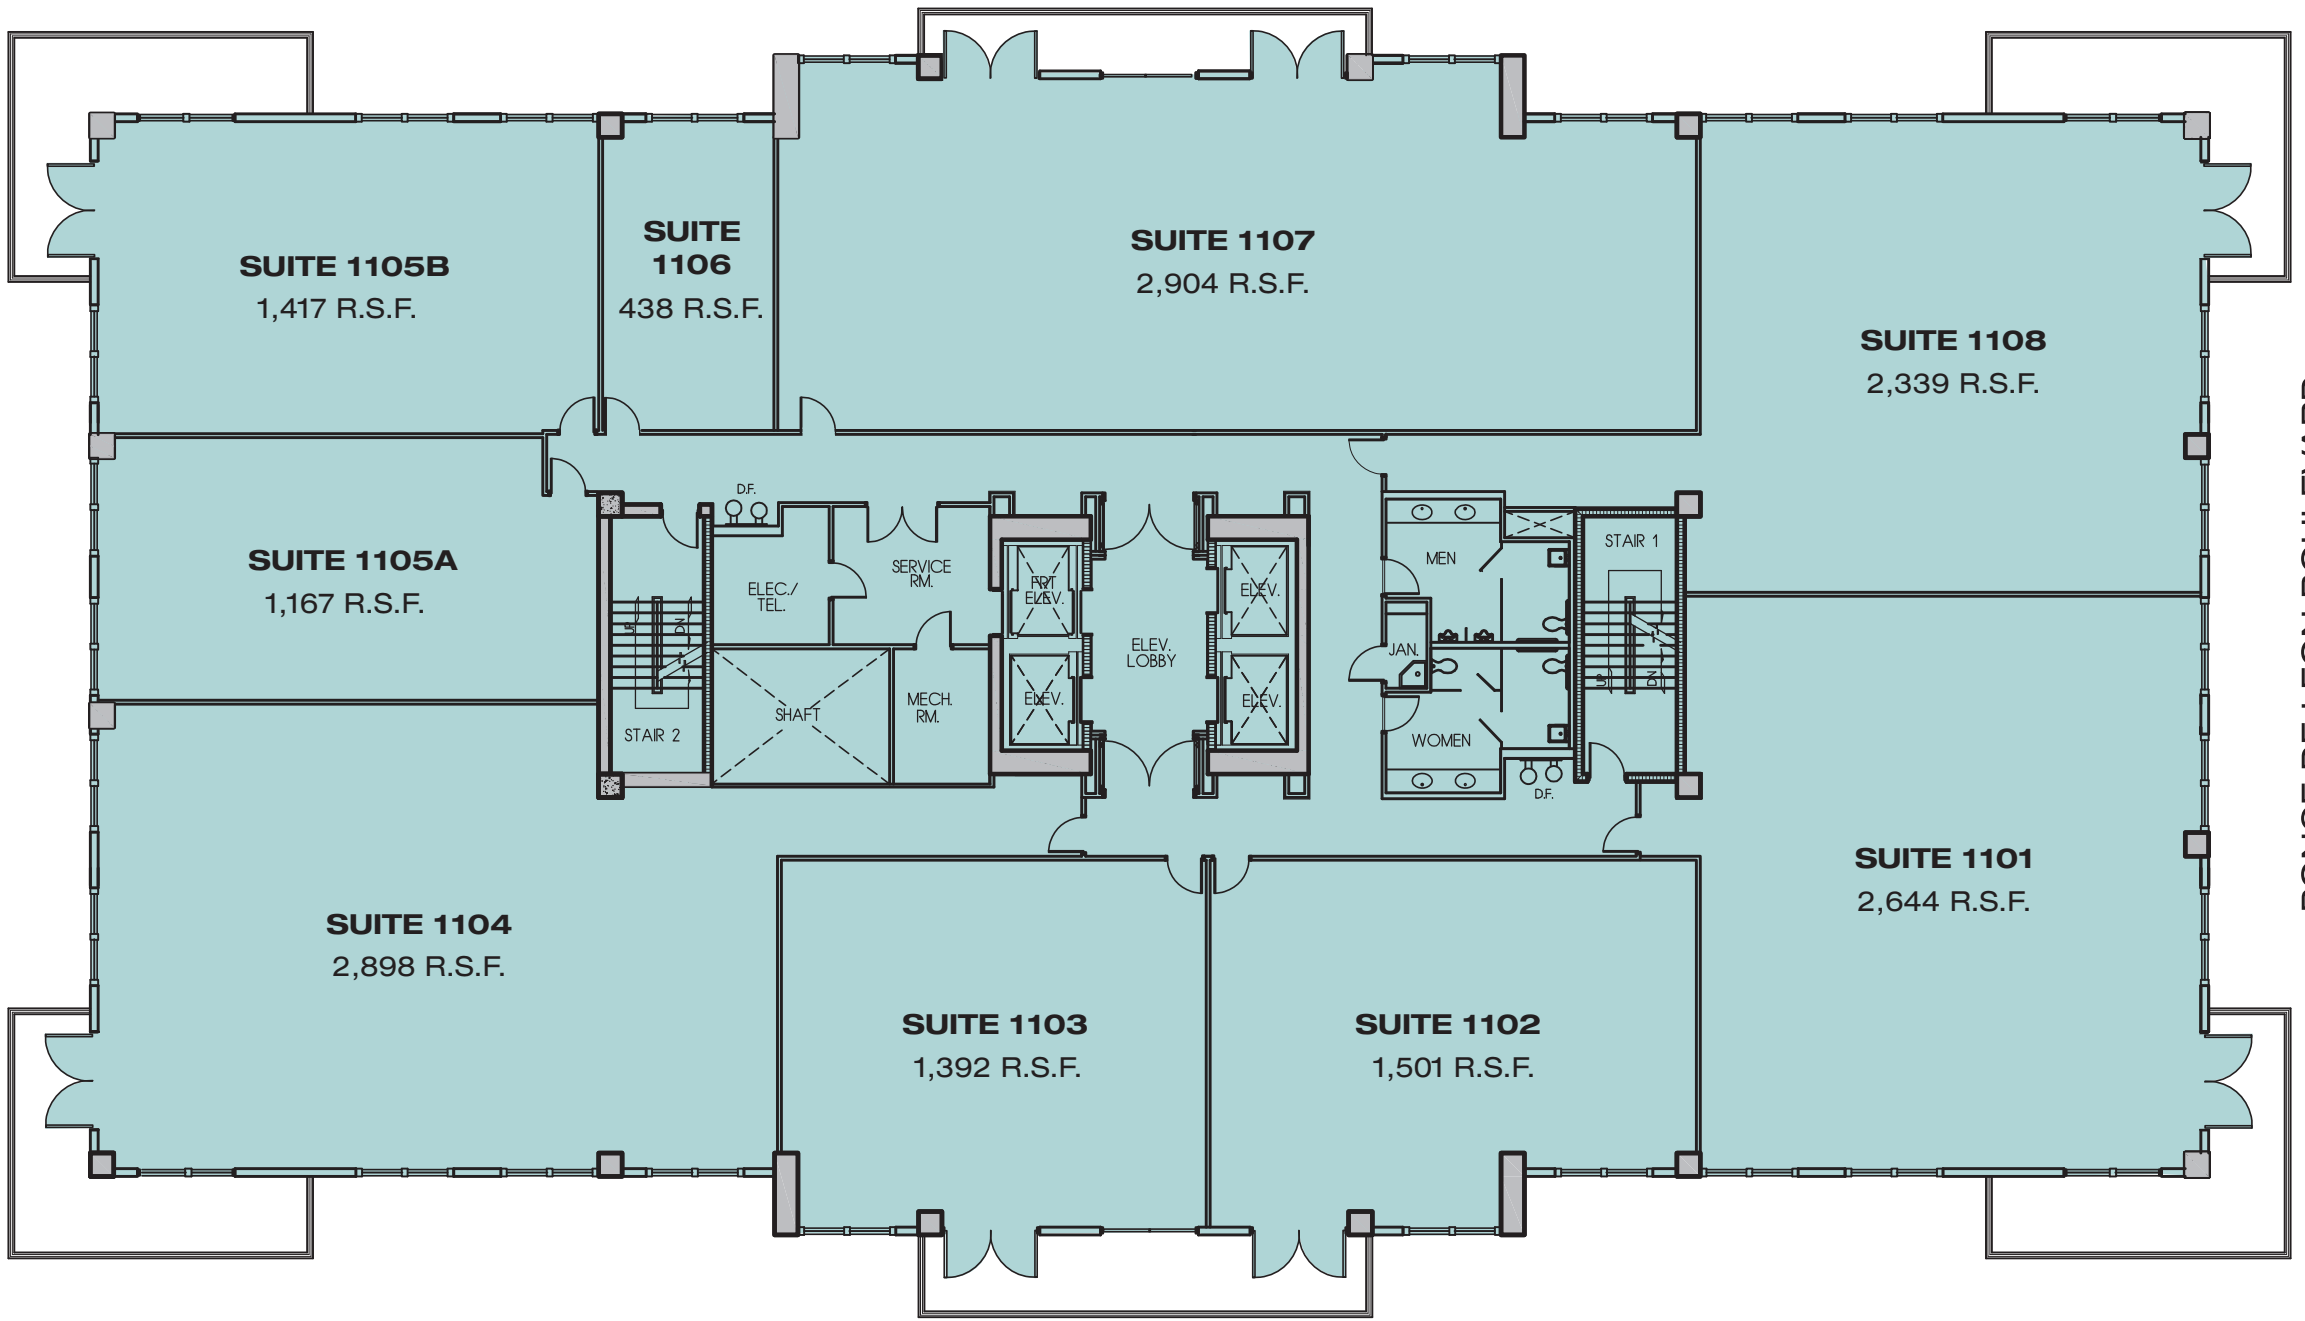

PONCE DE LEON BOULEVARD

MINORCA AVENUE

GROUND FLOOR PLAN
Alternative Layouts Available

PONCE DE LEON BOULEVARD

MINORCA AVENUE

8TH FLOOR

Alternative Layouts And Full Floors Available

PONCE DE LEON BOULEVARD

MINORCA AVENUE

9TH OFFICE FLOOR
 Alternative Layouts And Full Floors Available

PONCE DE LEON BOULEVARD

MINORCA AVENUE

10TH OFFICE FLOOR
Alternative Layouts And Full Floors Available

PONCE DE LEON BOULEVARD

MINORCA AVENUE

11TH OFFICE FLOOR
Alternative Layouts And Full Floors Available

PONCE DE LEON BOULEVARD

MINORCA AVENUE

12TH OFFICE FLOOR
 Alternative Layouts And Full Floors Available

SUITE 1205B
 1,417 R.S.F.

SUITE 1200
 6,870 R.S.F.

SUITE 1205A
 1,167 R.S.F.

SUITE 1204
 2,898 R.S.F.

SUITE 1203
 1,392 R.S.F.

SUITE 1202
 1,037 R.S.F.

SUITE 1201
 1,919 R.S.F.

MINORCA AVENUE

PONCE DE LEON BOULEVARD